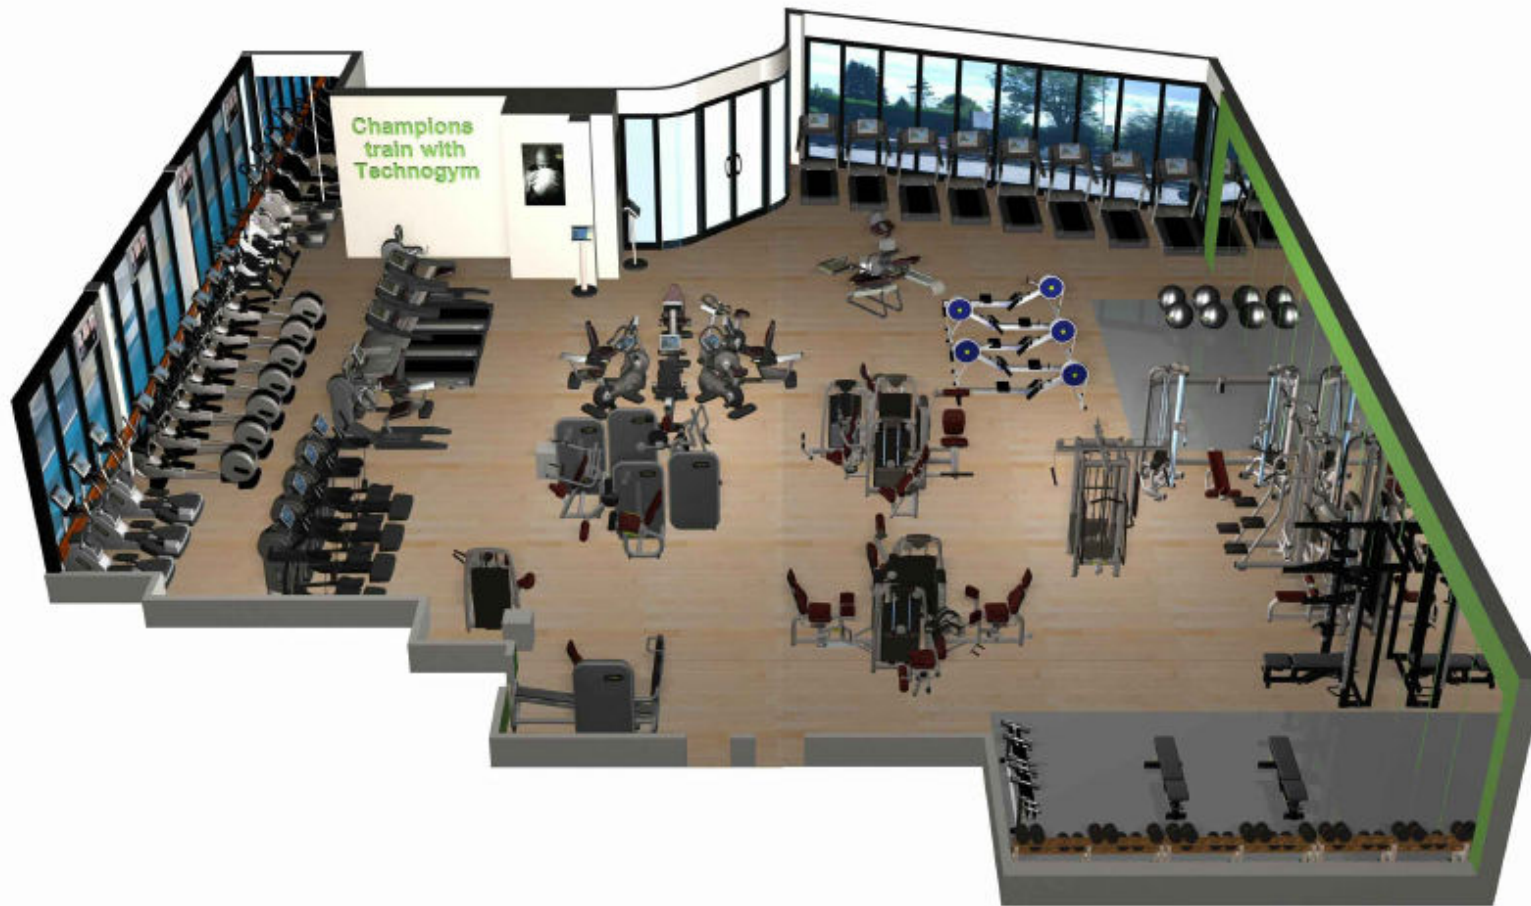

riba
product
selector

INDUSTRY
PARTNER